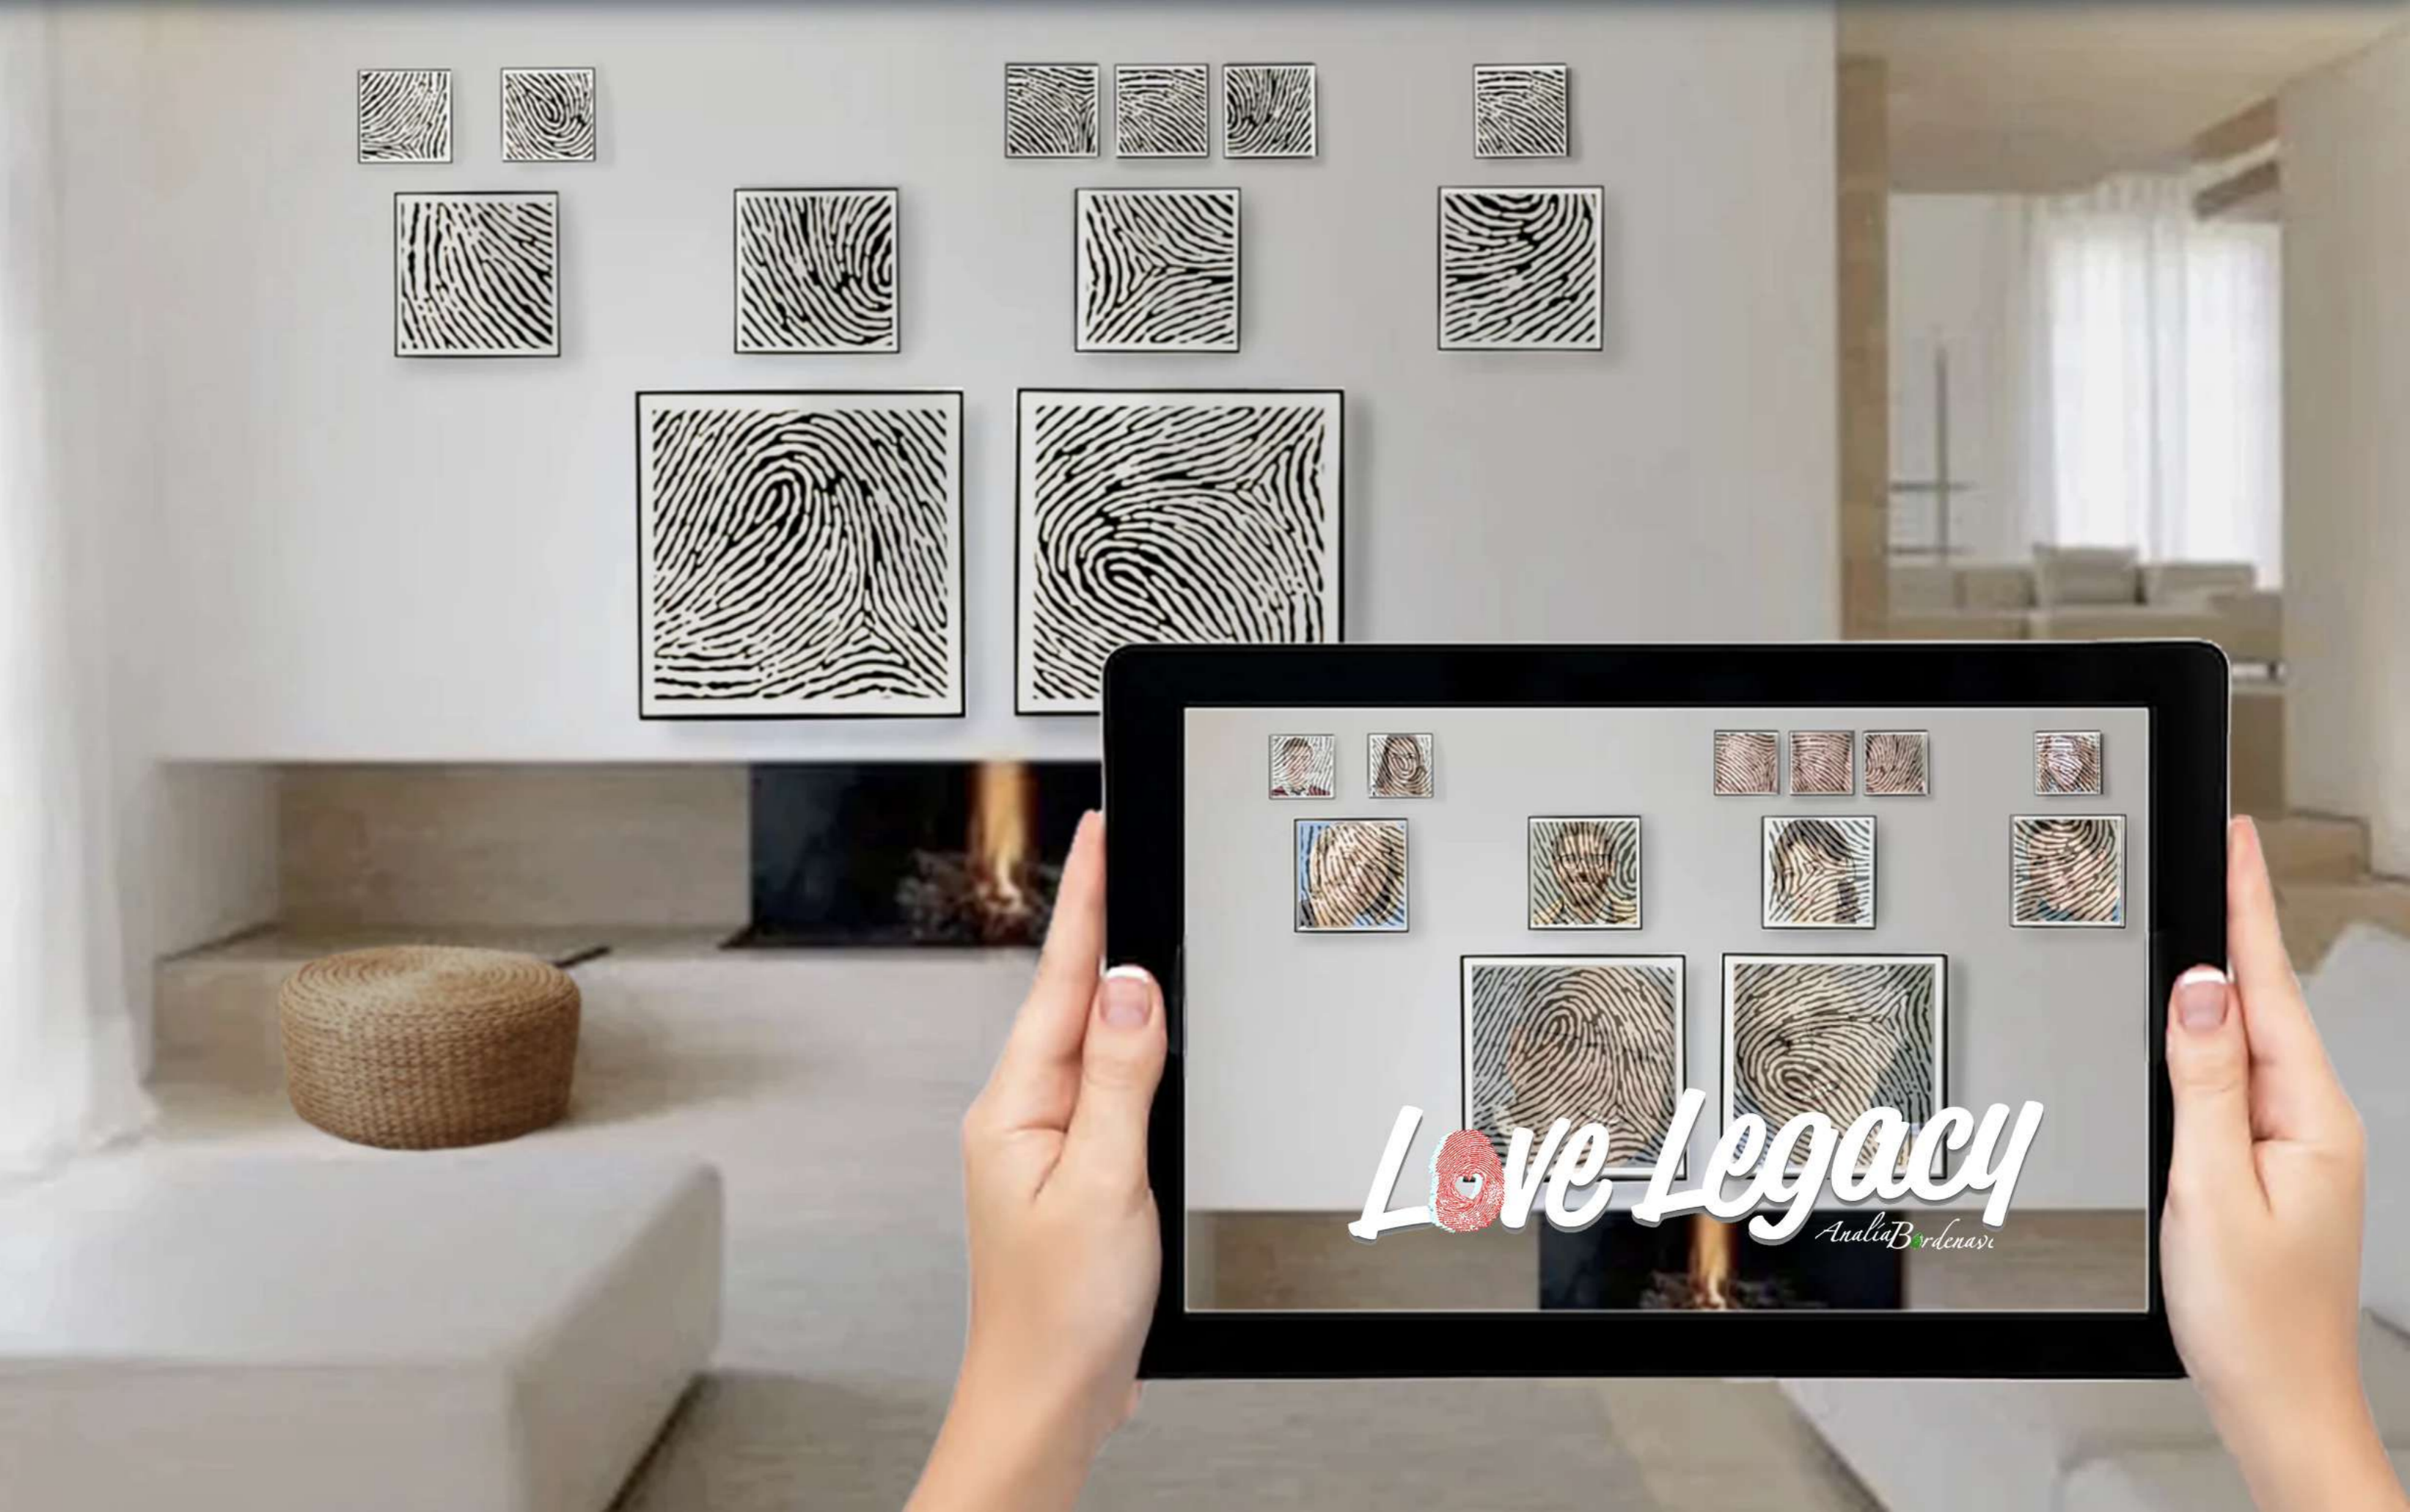

PERSONALITY MARK FINGERPRINT COLLECTION

CUSTOMIZABLE ART USING YOUR FAMILY FINGERPRINT & AR DIGITAL ART *Analia Bordenave*

Love Legacy
Analia Bordenave

BRIEFLY

FAMILY
FINGERPRINTS

ANALIA transforms your lineage into a unique art collection designed from the fingerprint of your family members then painted by the artist.

YOUR LINEAGE

The **DYNASTY MARK ART COLLECTION** can be read like a map of the evolution of your family's history. As you move from the fingerprint of each generation, you are moving forward in time.

CUSTOMIZED

These artworks then "function" either independently as paintings, or as **the basis for experimenting with digital art technology**, as the artwork is empowered with **Augmented Reality**, to be discovered by the viewer using "special weapons" in his/her hands: **a smartphone or tablet with a dedicated app**.

ART +
TECHNOLOGY

Through the application **DYNASTY MARK LOVE LEGACY APP**, the user enters into an active view of each mark artwork, immersed in the added reality created by the painter, that empowers the static picture with realistic dynamic details and an emotive message, your **LOVE LEGACY expressed to YOU**.