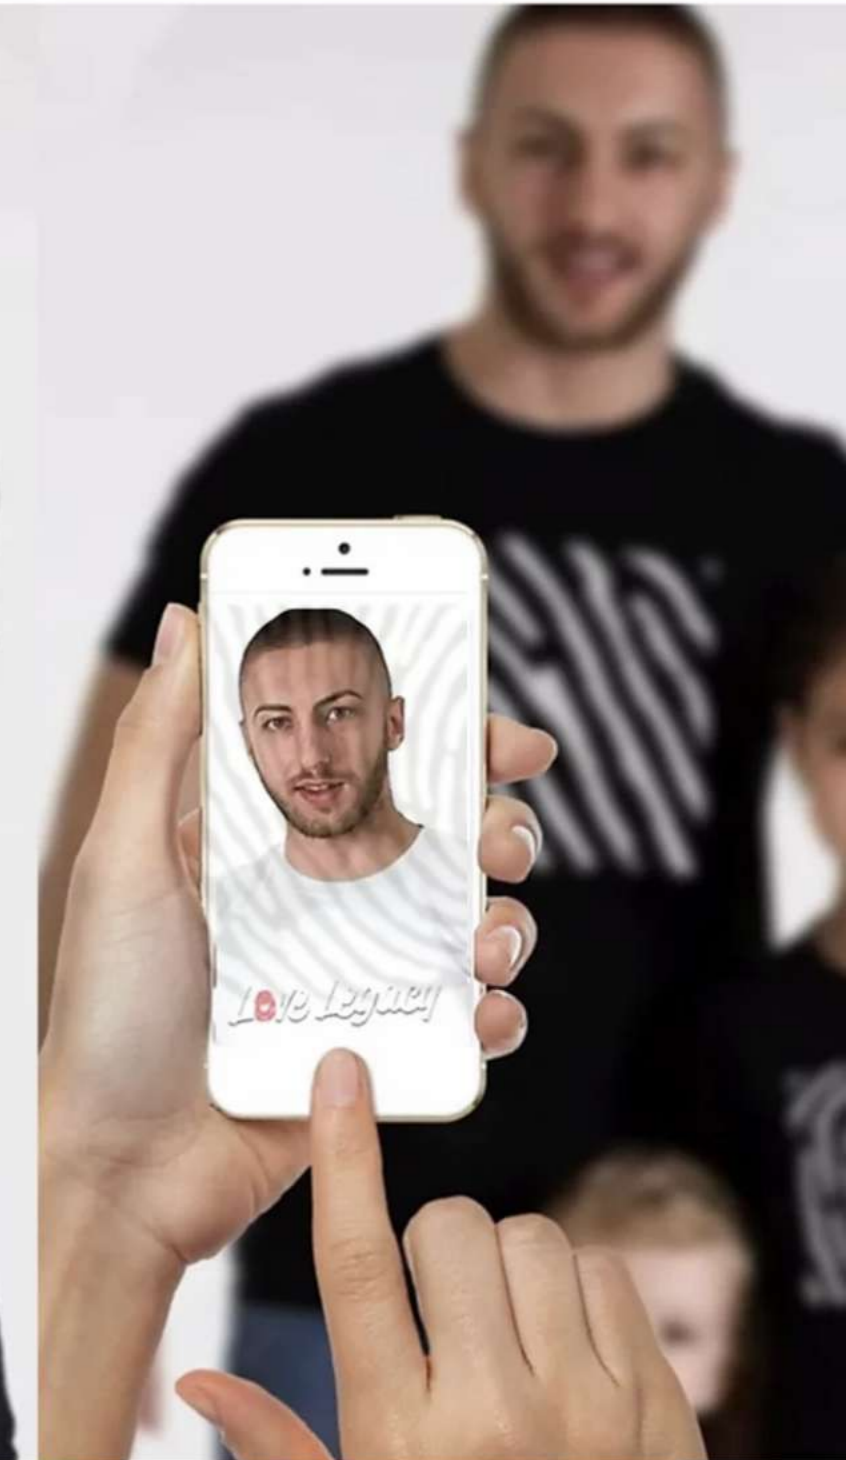

DYNASTY MARK Audible Brisbane ART GIFTS